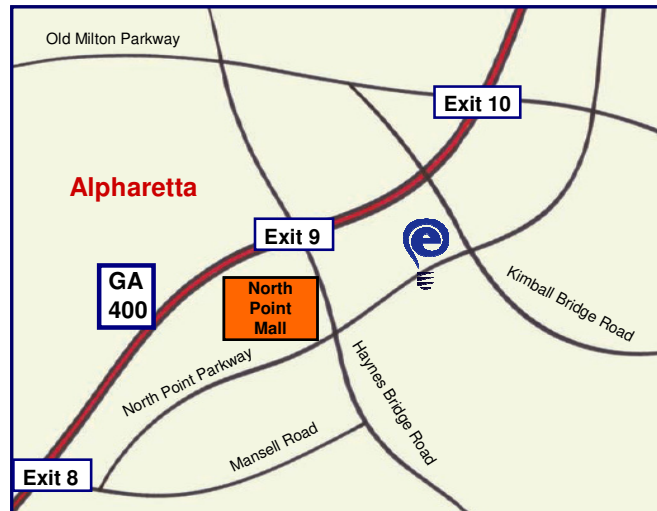

5755 North Point Parkway
Suite 32
Alpharetta, GA 30022

(770) 590-1590

Directions

From Hartsfield International Airport / From I-75 or I-85 South of Atlanta:

- Travel North on I-75 or I-85 to Connector I-75/I-85 (I-75 and I-85 join together and continue through downtown Atlanta)
- Merge onto GA-400 North at exit number 87
- Take a right on Haynes Bridge Road (exit 9)
- Turn Left onto North Point Parkway
- North Point Parkway Office Complex is on the left
- Enliten is office #32

From the West/Northwest of Atlanta (I-75):

- Get to I-285 and head East
- Take the GA-400 North exit
- Take a right on Haynes Bridge Road (exit 9)
- Turn Left onto North Point Parkway
- North Point Parkway Office Complex is on the left
- Enliten is office #32

From the East/Northeast of Atlanta (I-85)

- Get to I-285 and head West
- Take the GA-400 North exit
- Take a right on Haynes Bridge Road (exit 9)
- Turn Left onto North Point Parkway
- North Point Parkway Office Complex is on the left
- Enliten is office #32